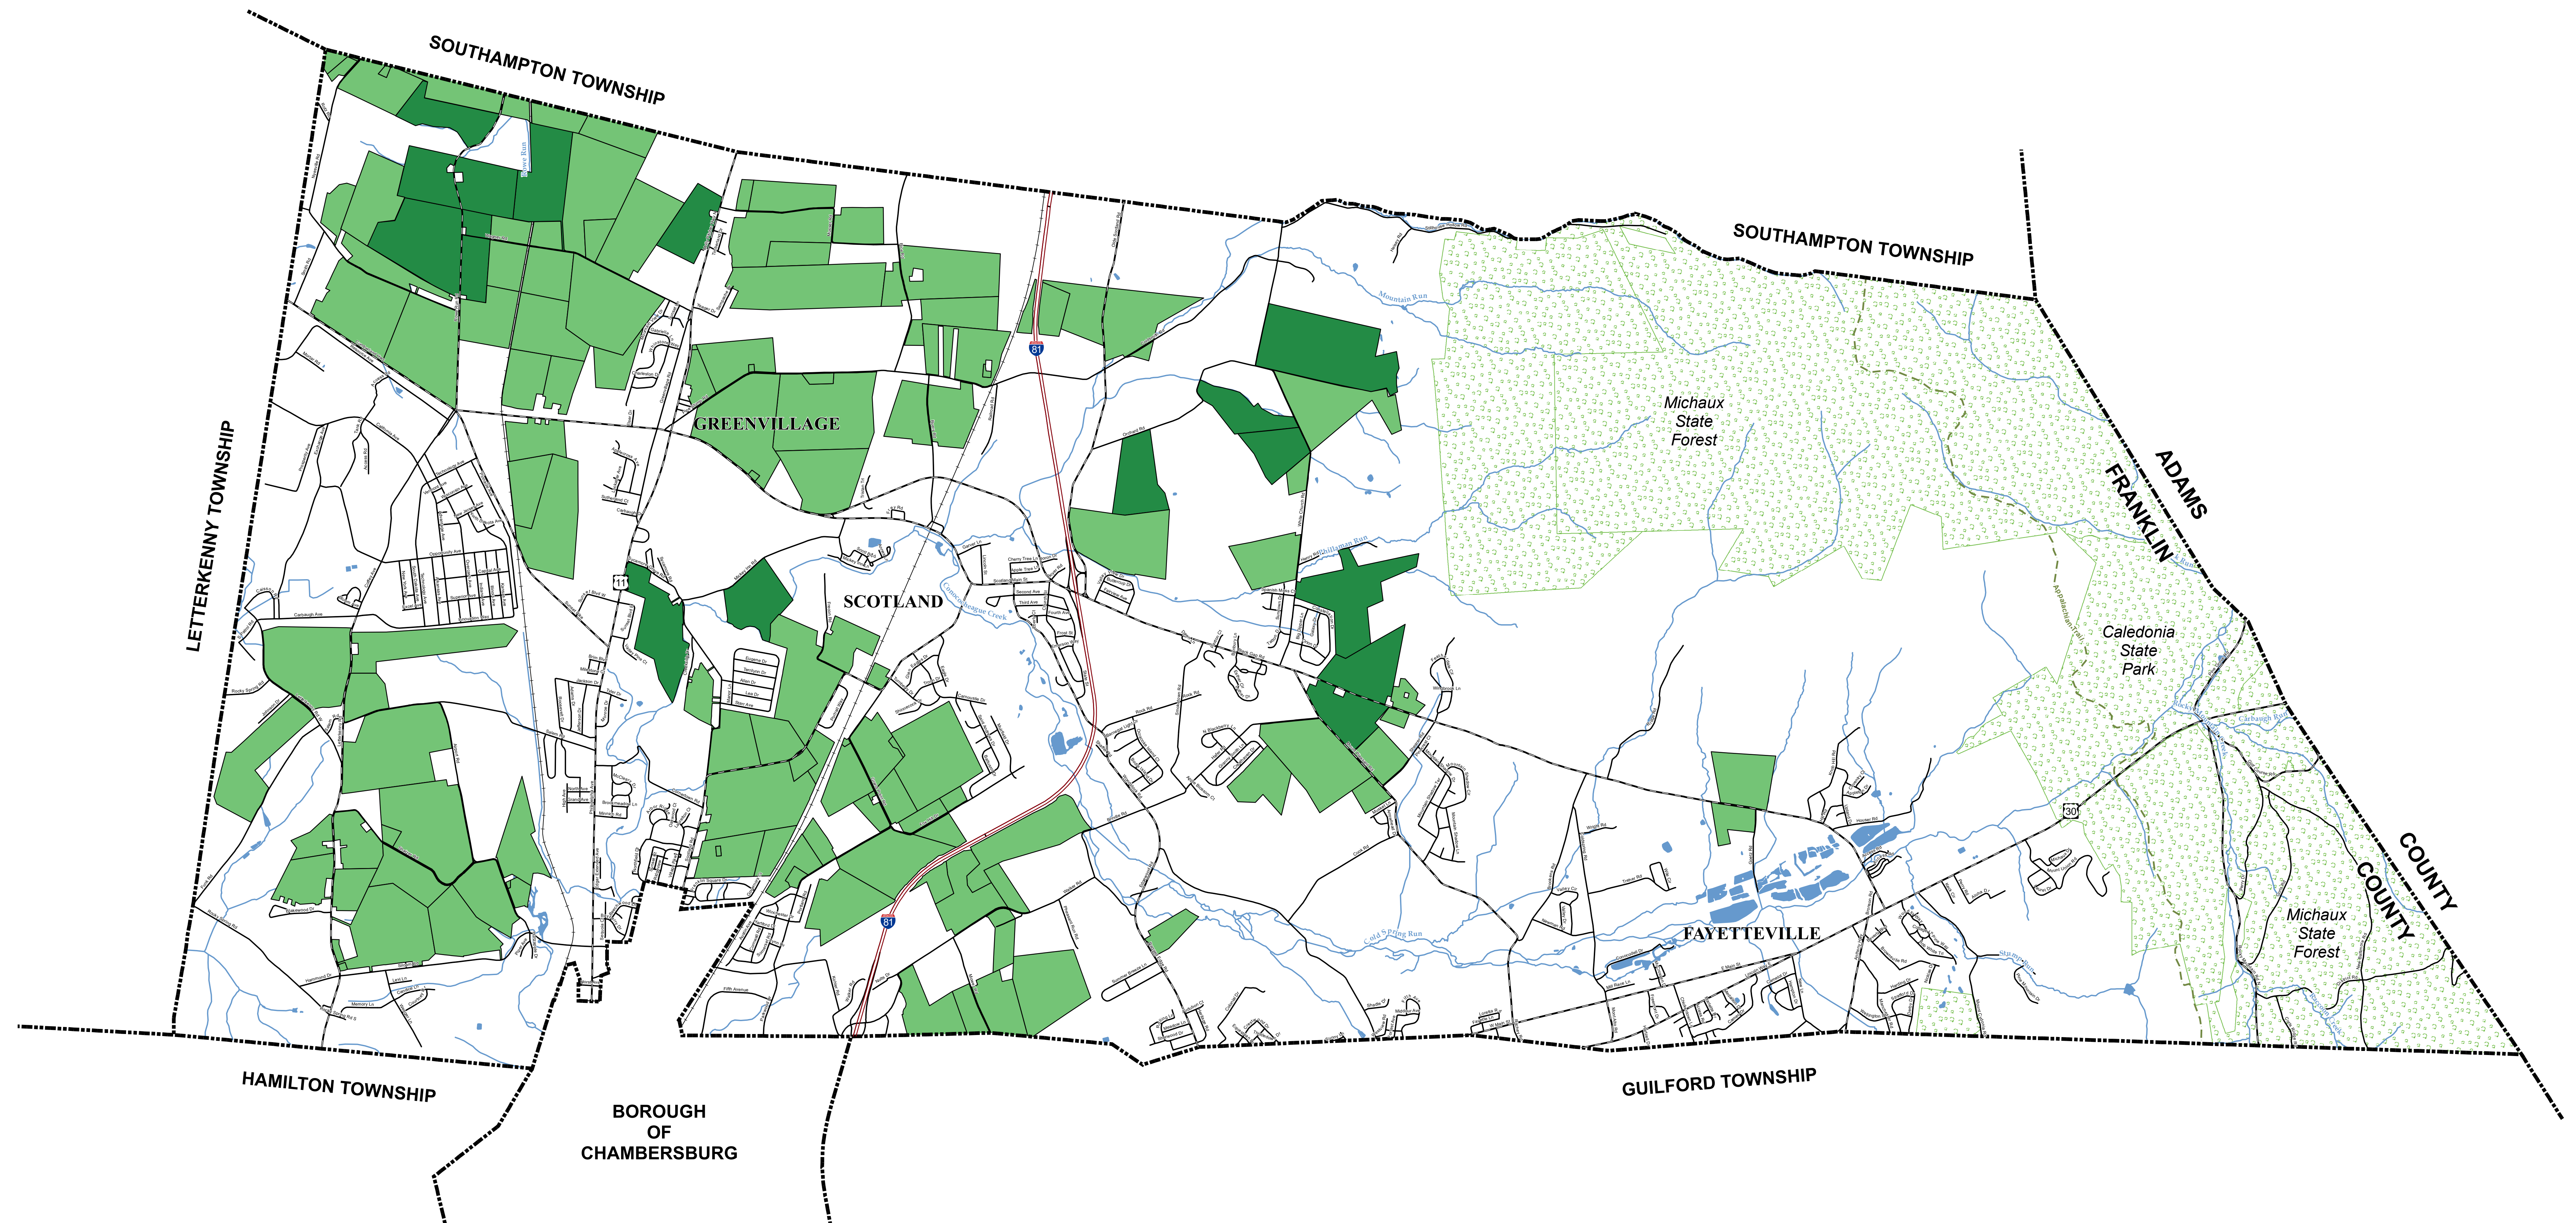

GREENE TOWNSHIP COMPREHENSIVE PLAN

Agricultural Security Areas & Preserved Farms

LEGEND

- Agricultural Security Areas
- Preserved Farms

Mapping derived from data provided by Franklin County, and Greene Township.

GREENE TOWNSHIP BOARD OF SUPERVISORS

1145 Garver Lane • P.O. Box 215
 Scotland, Pennsylvania 17254-0215
 Supervisors: 717-263-9160
 Zoning: 717-263-4990
 E-mail: greene@greentwp.us
 Website: www.twp.greene.franklin.pa.us

Agricultural Security Areas & Preserved Farms