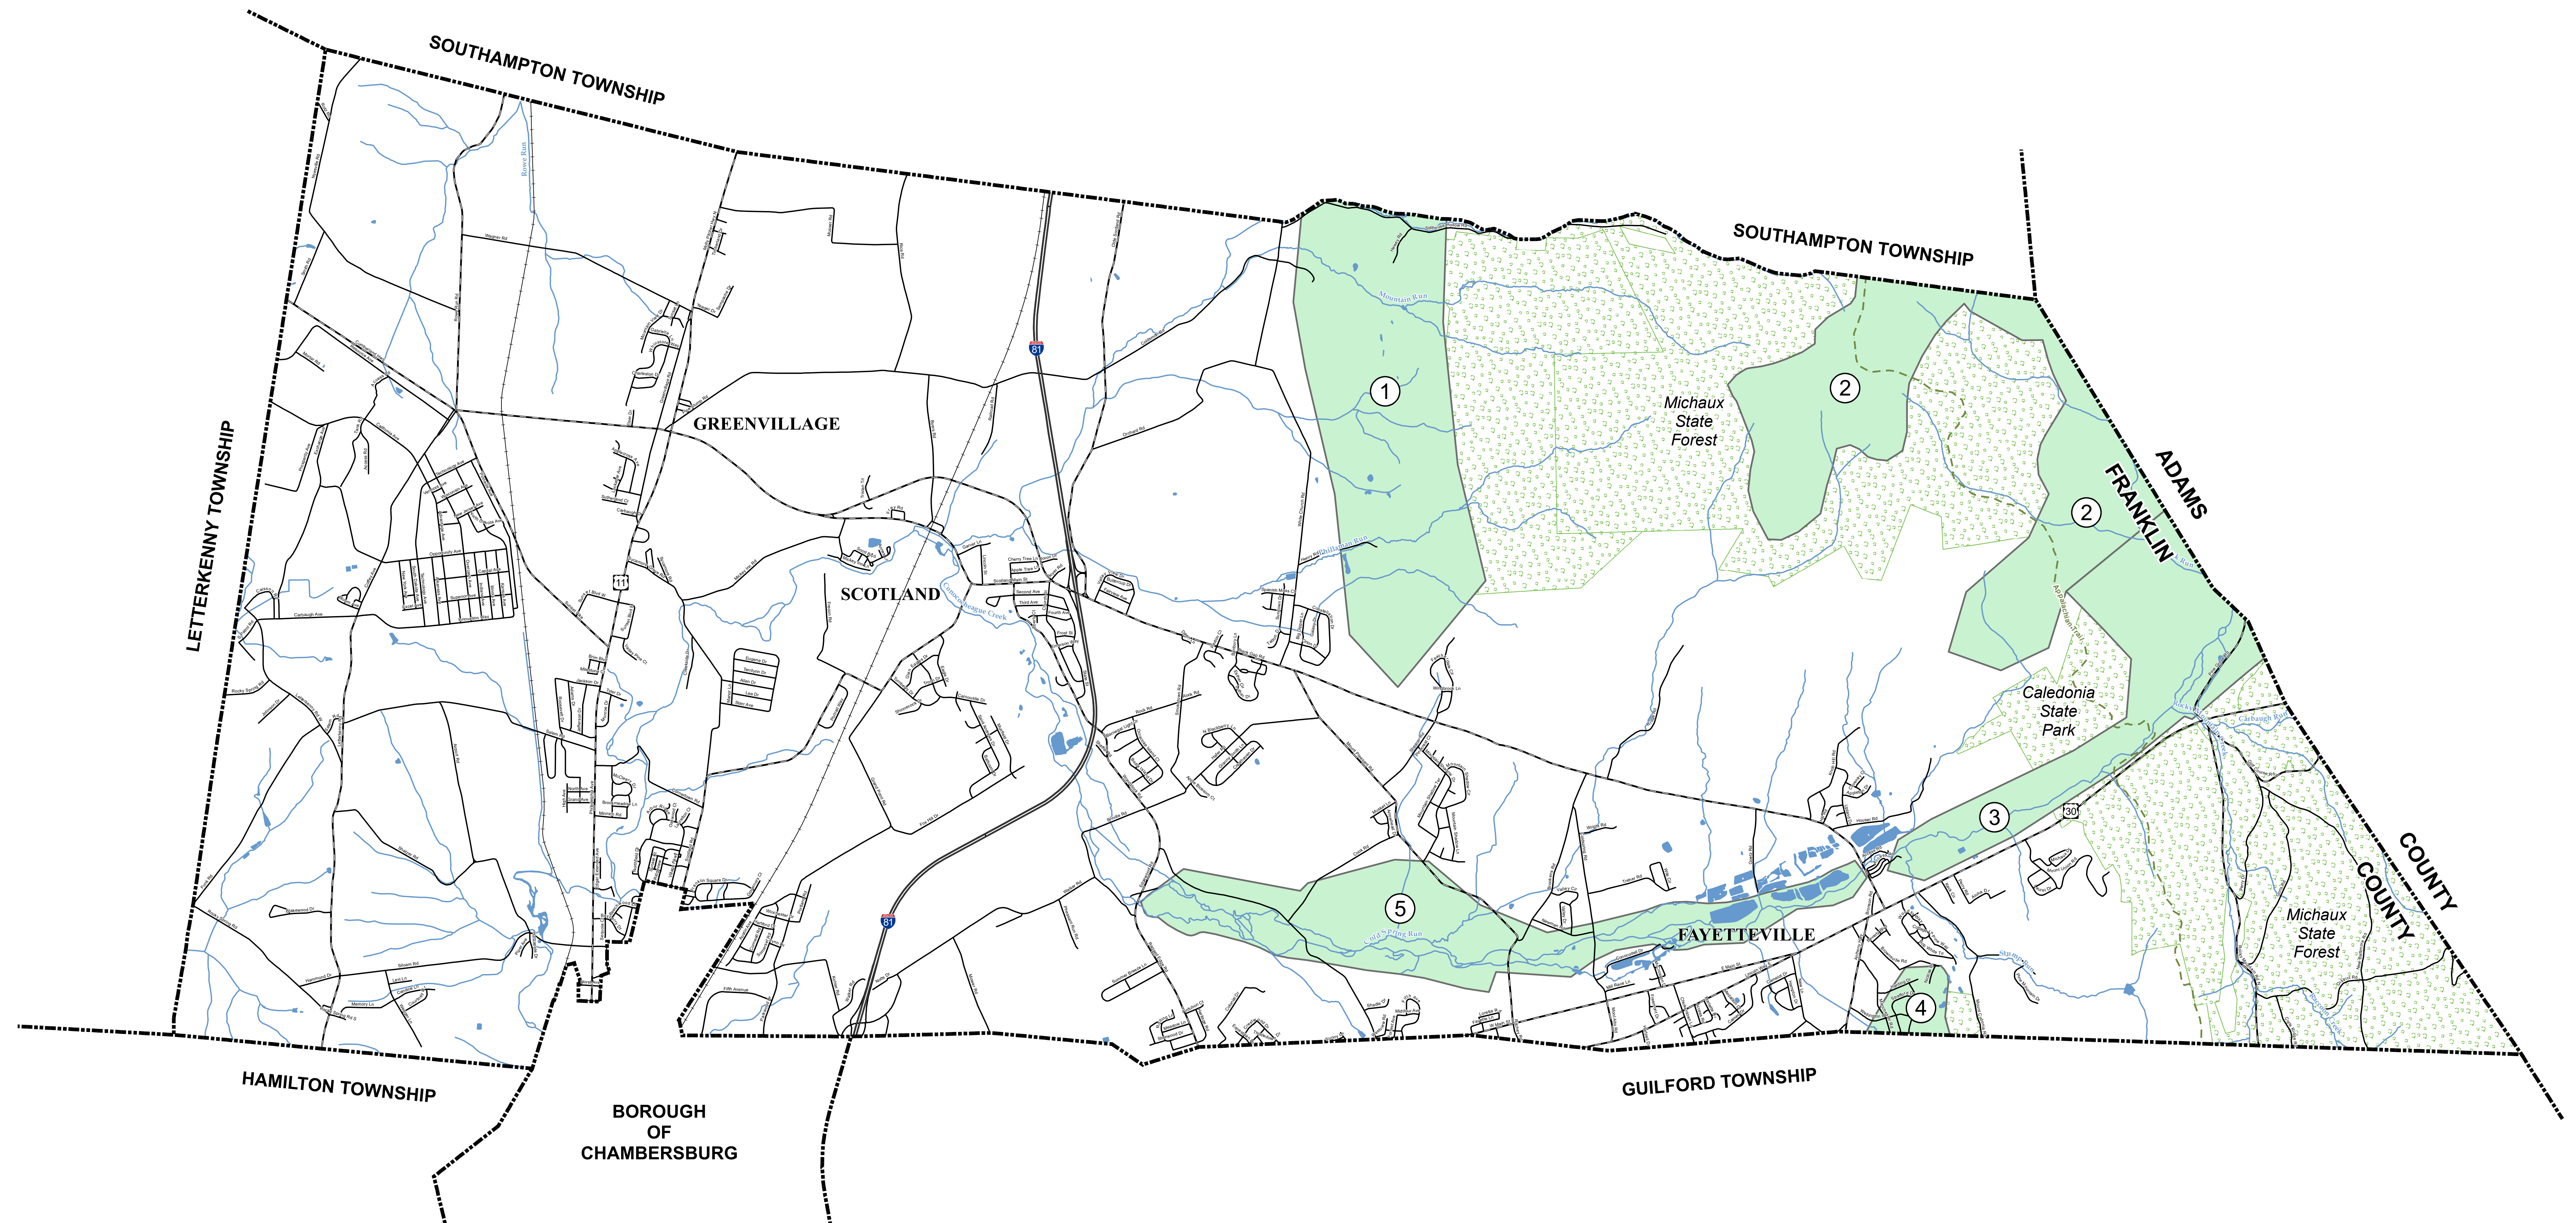

GREENE TOWNSHIP COMPREHENSIVE PLAN

Natural Areas

LEGEND

Natural Areas

- ① Mountain Run / Stillhouse Hollow Ponds
- ② Big Pine Flat
- ③ Conococheague Creek Floodplain at Caledonia Park
- ④ Mount Cydonia
- ⑤ Muskrat Fen

Mapping derived from data provided by Franklin County,
Greene Township, Franklin County Natural Areas Inventory

GREENE TOWNSHIP BOARD OF SUPERVISORS

1145 Garver Lane • P.O. Box 215
Scotland, Pennsylvania 17254-0215